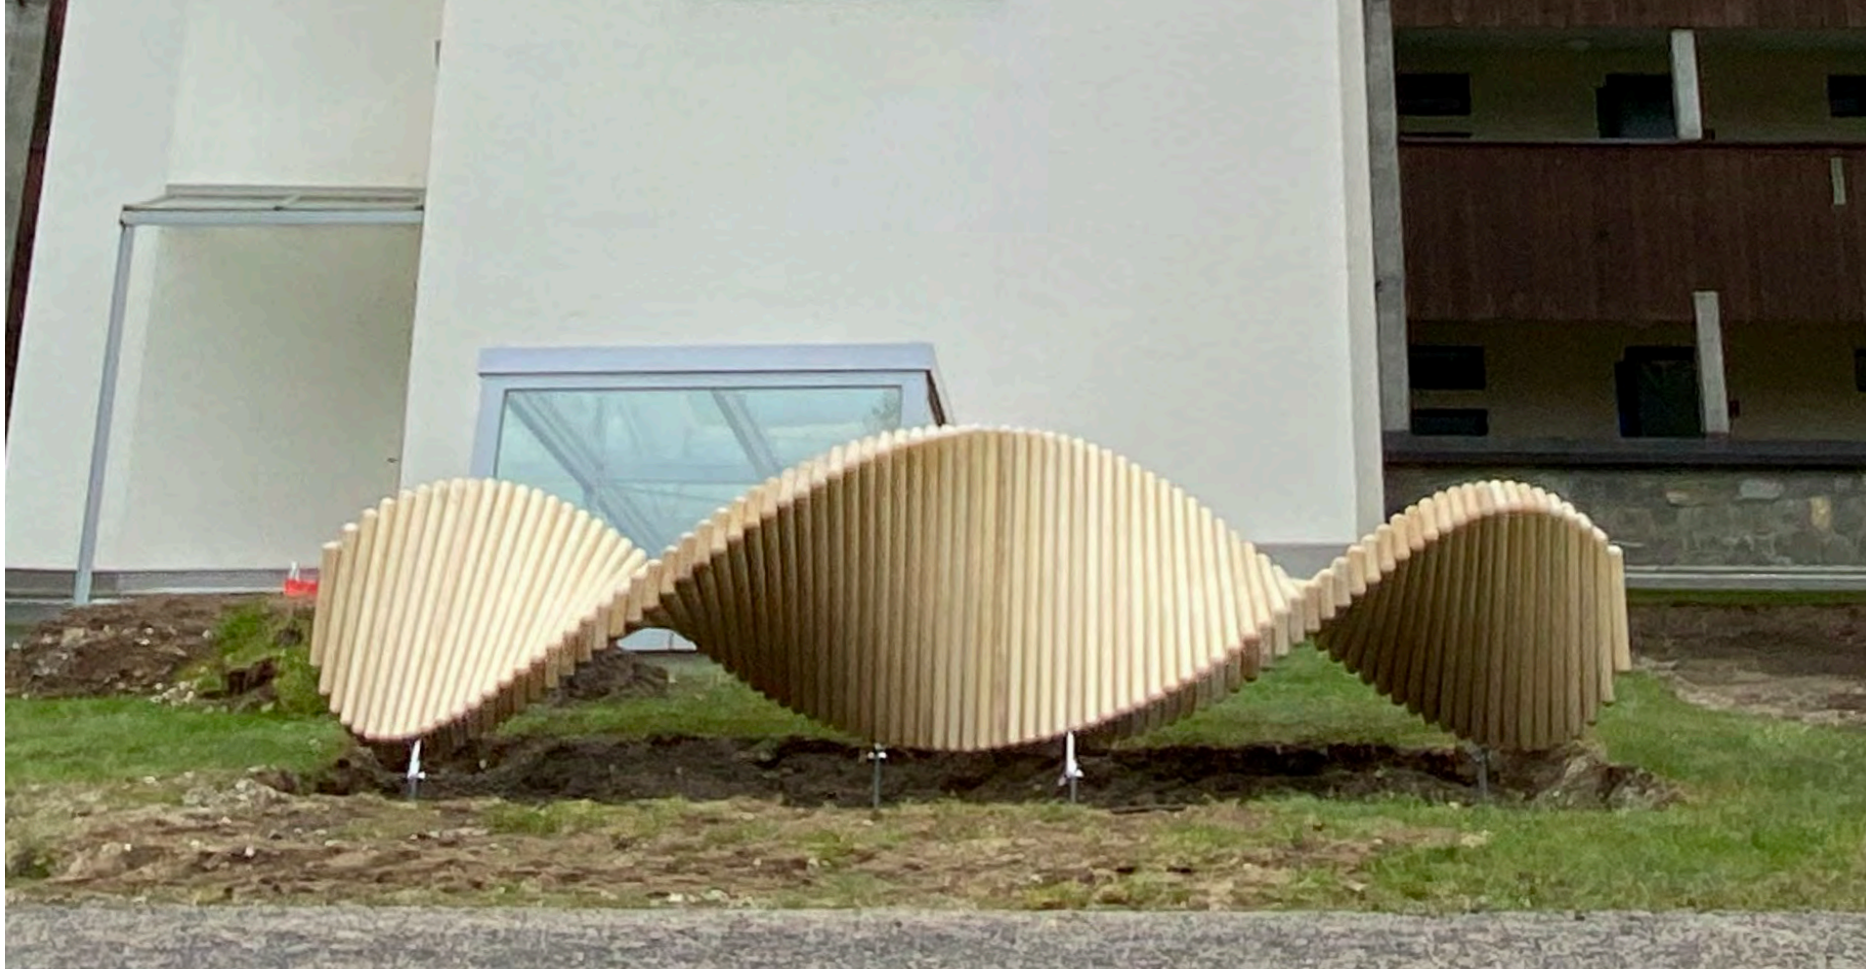

infinity
moveart playsculpture

playsculpture infinity

While adults will appreciate «infinity» as an aesthetically designed play sculpture, children will see it as a small world full of adventures. Whether in the large or small version, «infinity» guarantees not only fun but also encounters and movement.

Material:

All products are constructed using 100% ecological and sustainable Accoya wood, and have a minimum outdoor life span of 25 years. They are low-maintenance and resistant to vandalism.

Safety:

All objects are manufactured according to European safety standards for playground equipment SN EN 1176.

Tech. Specifications:

Length: 391 cm
Width: 99 cm
Height: 102 cm
Weight: 700 kg
Critical fall height: 102 cm
Number of foundations: 4
Construction time (approx.):
2 pers. à 2 hrs.
Crane required

THE HUMAN IGNITION PROFILE (HIP)