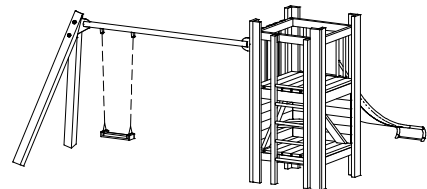

Order No. 2.13516
Hut Combination 3515

Safety distance 
 Device dimensions 
 Functional distance 

Order No. 2.13516
Hut Combination 3515

Components	Order No.
1 Small Platform Hut with steel feet and roof	3.14300
1 Fall protection	3.13161
1 Bridge 2.00 m	3.66425
1 Support Frame for Bridge	3.66364
1 End Frame for ramps with steel feet	3.66416
1 Stainless steel slide	3.19220

Order No. 2.13710
Hut Combination 371

Order No. 2.13710
Hut Combination 371

Components	Order No.
1 Platform Hut with steel feet	3.13100
1 Single Swing special long with steel feet	3.19802
1 Stainless Steel Slide	3.19210