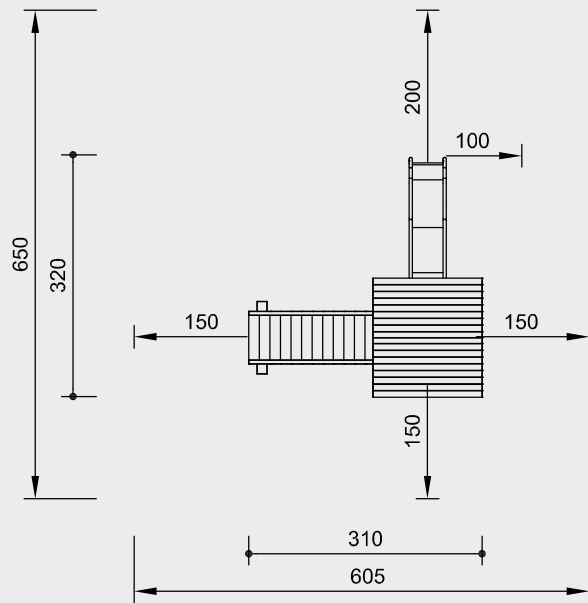

Order No. 2.13516
Hut Combination 3515

Safety distance 
 Device dimensions 
 Functional distance 

Order No. 2.13516
Hut Combination 3515

Components	Order No.
1 Small Platform Hut with steel feet and roof	3.14300
1 Fall protection	3.13161
1 Bridge 2.00 m	3.66425
1 Support Frame for Bridge	3.66364
1 End Frame for ramps with steel feet	3.66416
1 Stainless steel slide	3.19220

Order No. 2.13710
Hut Combination 371

Order No. 2.13710
Hut Combination 371

Components	Order No.
1 Platform Hut with steel feet	3.13100
1 Single Swing special long with steel feet	3.19802
1 Stainless Steel Slide	3.19210

Additionally available with sand play equipment (**Order No. 2.13840**)
Hut Combination 384)

Scale 1:100

Safety check according to DIN EN 1176

2.13516

2.13710