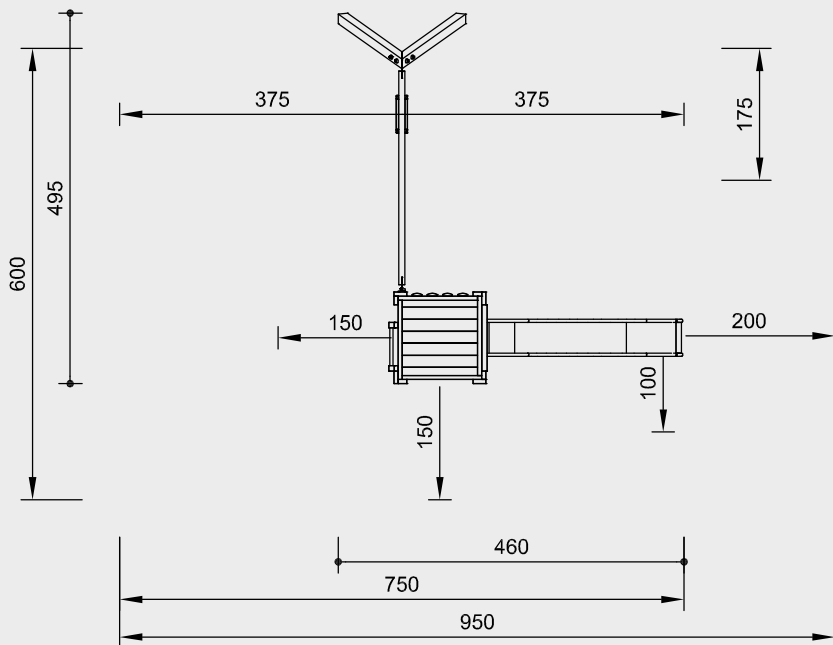

Order No. 2.13516
Hut Combination 3515

Safety distance 
 Device dimensions 
 Functional distance 

Order No. 2.13516
Hut Combination 3515

Components	Order No.
1 Small Platform Hut with steel feet and roof	3.14300
1 Fall protection	3.13161
1 Bridge 2.00 m	3.66425
1 Support Frame for Bridge	3.66364
1 End Frame for ramps with steel feet	3.66416
1 Stainless steel slide	3.19220

Order No. 2.13710
Hut Combination 371

Order No. 2.13710
Hut Combination 371

Components	Order No.
1 Platform Hut with steel feet	3.13100
1 Single Swing special long with steel feet	3.19802
1 Stainless Steel Slide	3.19210

Additionally available with sand play equipment (**Order No. 2.13840**)
Hut Combination 384)

Scale 1:100

Safety check according to DIN EN 1176

2.13516

2.13710