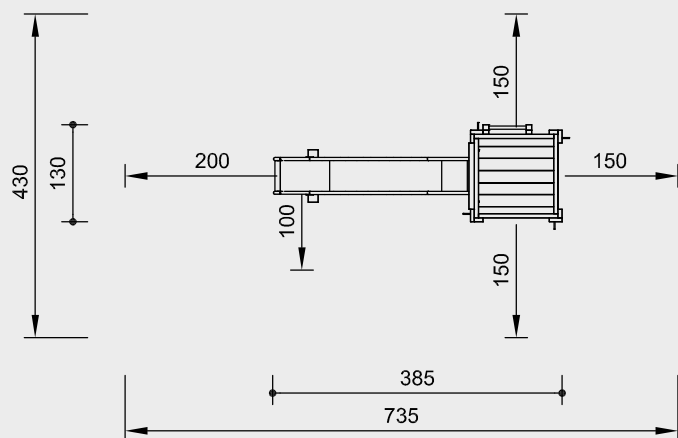

**Order No. 2.13200
Hut Combination 32**

Safety distance 
 Device dimensions 
 Functional distance 

**Order No. 2.13200
Hut Combination 32**

Components

Order No.

- 1 Platform Hut **3.13100**
- with steel feet
- 1 Stainless Steel Slide **3.19210**

**Order No. 2.13506
Hut Combination 355
with fittings**

**Order No. 2.13506
Hut Combination 355
with fittings**

Components

Order No.

- 1 Small Platform Hut with roof **3.14350**
- with steel feet, 2 walls,
- 2 benches and 1 table
- 1 Fall protection **3.13161**
- 1 Bridge 2.00 m **3.66425**
- 1 Support Frame for Bridge **3.66364**
- 1 End Frame for ramps **3.66416**
- with steel feet
- 1 Stainless Steel Slide **3.19220**

Scale 1:100

Safety check according to DIN EN 1176

2.13200

2.13506