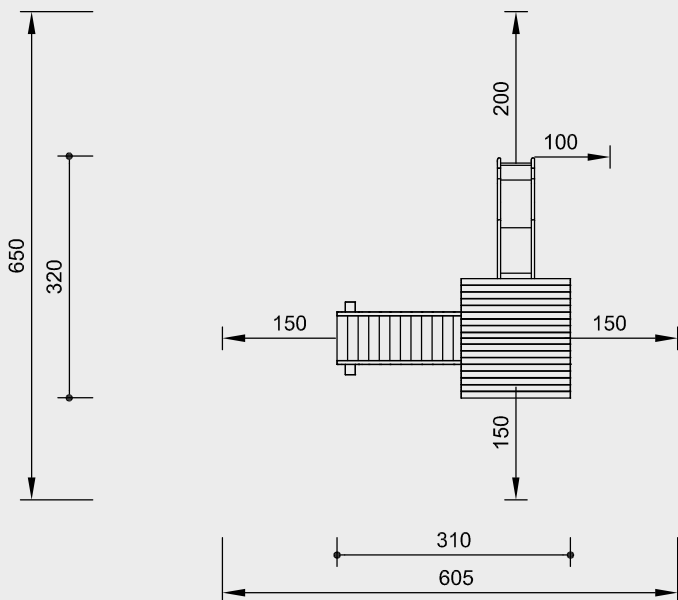

**Order No. 2.13200
Hut Combination 32**

Safety distance 
 Device dimensions 
 Functional distance 

**Order No. 2.13200
Hut Combination 32**

Components

Order No.

- 1 Platform Hut **3.13100**
- with steel feet
- 1 Stainless Steel Slide **3.19210**

**Order No. 2.13506
Hut Combination 355
with fittings**

**Order No. 2.13506
Hut Combination 355
with fittings**

Components

Order No.

- 1 Small Platform Hut with roof **3.14350**
- with steel feet, 2 walls,
- 2 benches and 1 table
- 1 Fall protection **3.13161**
- 1 Bridge 2.00 m **3.66425**
- 1 Support Frame for Bridge **3.66364**
- 1 End Frame for ramps **3.66416**
- with steel feet
- 1 Stainless Steel Slide **3.19220**

Scale 1:100

Safety check according to DIN EN 1176

2.13200

2.13506