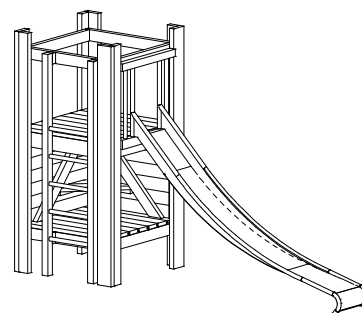

**Order No. 2.13200
Hut Combination 32**

Safety distance 
 Device dimensions 
 Functional distance 

**Order No. 2.13200
Hut Combination 32**

Components

Order No.

- 1 Platform Hut **3.13100**
- with steel feet
- 1 Stainless Steel Slide **3.19210**

**Order No. 2.13506
Hut Combination 355
with fittings**

**Order No. 2.13506
Hut Combination 355
with fittings**

Components

Order No.

- 1 Small Platform Hut with roof **3.14350**
- with steel feet, 2 walls,
- 2 benches and 1 table
- 1 Fall protection **3.13161**
- 1 Bridge 2.00 m **3.66425**
- 1 Support Frame for Bridge **3.66364**
- 1 End Frame for ramps **3.66416**
- with steel feet
- 1 Stainless Steel Slide **3.19220**