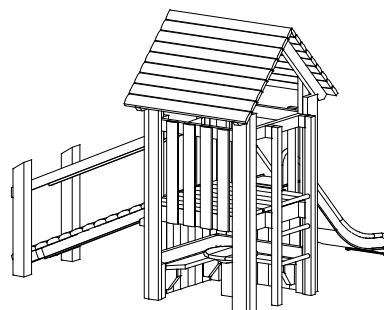

**Order No. 2.13200
Hut Combination 32**

Safety distance 
 Device dimensions 
 Functional distance 

**Order No. 2.13200
Hut Combination 32**

Components

Order No.

- 1 Platform Hut **3.13100**
- with steel feet
- 1 Stainless Steel Slide **3.19210**

**Order No. 2.13506
Hut Combination 355
with fittings**

**Order No. 2.13506
Hut Combination 355
with fittings**

Components

Order No.

- 1 Small Platform Hut with roof **3.14350**
- with steel feet, 2 walls,
- 2 benches and 1 table
- 1 Fall protection **3.13161**
- 1 Bridge 2.00 m **3.66425**
- 1 Support Frame for Bridge **3.66364**
- 1 End Frame for ramps **3.66416**
- with steel feet
- 1 Stainless Steel Slide **3.19220**