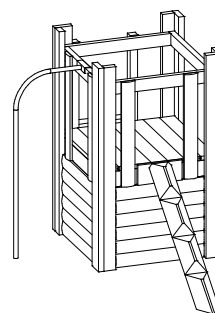

Order No. 2.12101
Hut combination 210
 with fittings

Safety distance 
 Device dimensions 
 Functional distance 

Order No. 2.12101
Hut combination 210
 with fittings

Components

- 1 Small Platform Hut with steel feet, 2 walls, 2 benches and 1 table
- 1 Climbing Trunk with steel foot
- 1 Firemen's Pole made of stainless steel

Order No.

- 3.14150**
- 3.69506**
- 3.69480**

Order No. 2.12111
Hut combination 211

Order No. 2.12111
Hut combination 211

Components

- 1 Platform Hut with steel feet
- 1 Climbing Trunk with steel foot
- 1 Firemen's Pole made of stainless steel
- 1 Sand Play Equipment