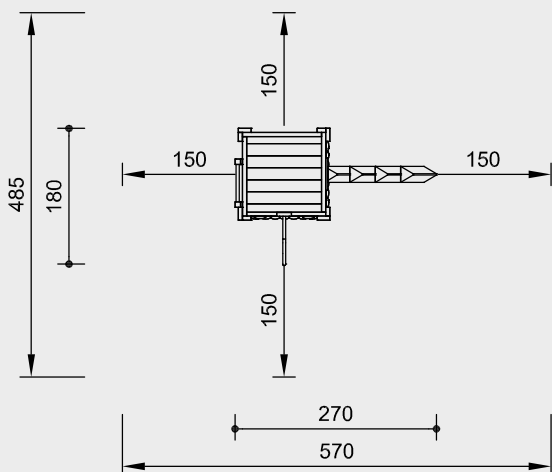

Order No. 2.12101
Hut combination 210
 with fittings

Safety distance 
 Device dimensions 
 Functional distance 

Order No. 2.12101
Hut combination 210
 with fittings

Components

- 1 Small Platform Hut with steel feet, 2 walls, 2 benches and 1 table
- 1 Climbing Trunk with steel foot
- 1 Firemen's Pole made of stainless steel

Order No.

- 3.14150**
- 3.69506**
- 3.69480**

Order No. 2.12111
Hut combination 211

Order No. 2.12111
Hut combination 211

Components

- 1 Platform Hut with steel feet
- 1 Climbing Trunk with steel foot
- 1 Firemen's Pole made of stainless steel
- 1 Sand Play Equipment

Order No.

- 3.13100**
- 3.69516**
- 3.69480**
- 3.19100**

Scale 1:100

Safety check according to DIN EN 1176

2.12101

2.12111