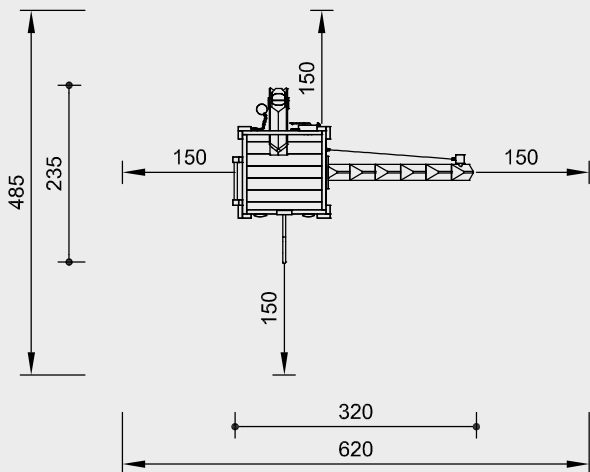

Order No. 2.12101
Hut combination 210
 with fittings

Safety distance 
 Device dimensions 
 Functional distance 

Order No. 2.12101
Hut combination 210
 with fittings

Components

- 1 Small Platform Hut with steel feet, 2 walls, 2 benches and 1 table
- 1 Climbing Trunk with steel foot
- 1 Firemen's Pole made of stainless steel

Order No.

- 3.14150**
- 3.69506**
- 3.69480**

Order No. 2.12111
Hut combination 211

Order No. 2.12111
Hut combination 211

Components

- 1 Platform Hut with steel feet
- 1 Climbing Trunk with steel foot
- 1 Firemen's Pole made of stainless steel
- 1 Sand Play Equipment

Order No.

- 3.13100**
- 3.69516**
- 3.69480**
- 3.19100**

Scale 1:100

Safety check according to DIN EN 1176

2.12101

2.12111