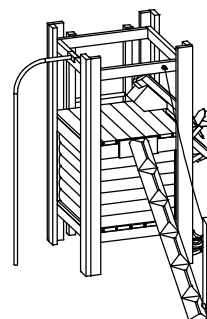

Order No. 2.12101
Hut combination 210
 with fittings

Safety distance 
 Device dimensions 
 Functional distance 

Order No. 2.12101
Hut combination 210
 with fittings

Components

- 1 Small Platform Hut with steel feet, 2 walls, 2 benches and 1 table
- 1 Climbing Trunk with steel foot
- 1 Firemen's Pole made of stainless steel

Order No.

- 3.14150**
- 3.69506**
- 3.69480**

Order No. 2.12111
Hut combination 211

Order No. 2.12111
Hut combination 211

Components

- 1 Platform Hut with steel feet
- 1 Climbing Trunk with steel foot
- 1 Firemen's Pole made of stainless steel
- 1 Sand Play Equipment