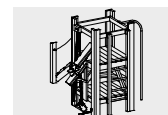

Order No. 2.12101
Hut combination 210
 with fittings

Safety distance 
 Device dimensions 
 Functional distance 

Order No. 2.12101
Hut combination 210
 with fittings

Components

- 1 Small Platform Hut with steel feet, 2 walls, 2 benches and 1 table
- 1 Climbing Trunk with steel foot
- 1 Firemen's Pole made of stainless steel

Order No.

- 3.14150**
- 3.69506**
- 3.69480**

Order No. 2.12111
Hut combination 211

Order No. 2.12111
Hut combination 211

Components

- 1 Platform Hut with steel feet
- 1 Climbing Trunk with steel foot
- 1 Firemen's Pole made of stainless steel
- 1 Sand Play Equipment

Order No.

- 3.13100**
- 3.69516**
- 3.69480**
- 3.19100**

Scale 1:100

Safety check according to DIN EN 1176

2.12101

2.12111